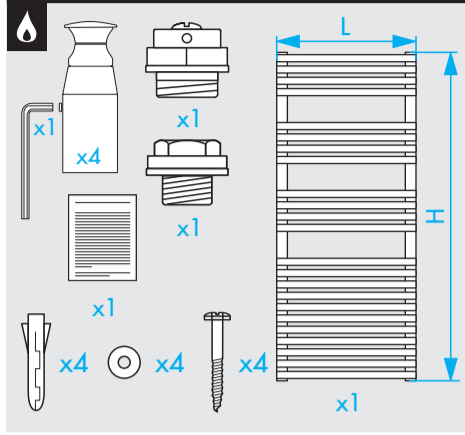

TYPE MP30

40004166

© Copyright by PBO 04/08/2020