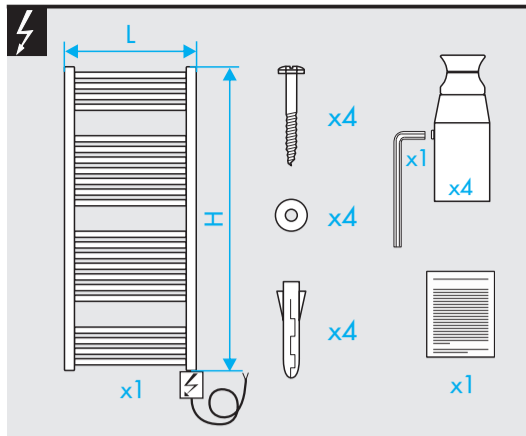

**TYPE POT/S92 POT/S92-05 POT/S92M**

© Copyright by PBO 05/19 40004161

**POT/S92**

L	296	496	597	747
K	80	100	100	100

**POT/S92-05**

L	296	496	597	747
K	80	100	100	100

**POT/S92M**

L	296	496	597	747
K	80	100	100	100

POT/S92E

L	296	496	597	747
K	80	100	100	100

TYPE P33W