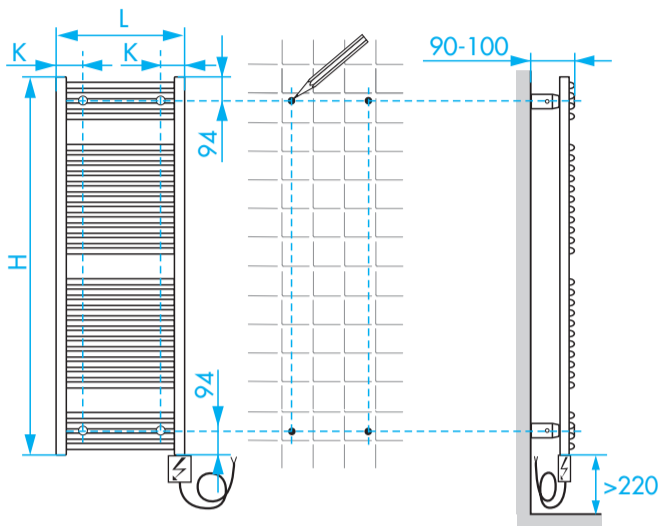

**TYPE POT/S92 POT/S92-05 POT/S92M**

© Copyright by PBO 05/19 40004161

**POT/S92**

L	296	496	597	747
K	80	100	100	100

**POT/S92-05**

L	296	496	597	747
K	80	100	100	100

**POT/S92M**

L	296	496	597	747
K	80	100	100	100

POT/S92E

L	296	496	597	747
K	80	100	100	100

TYPE P33W