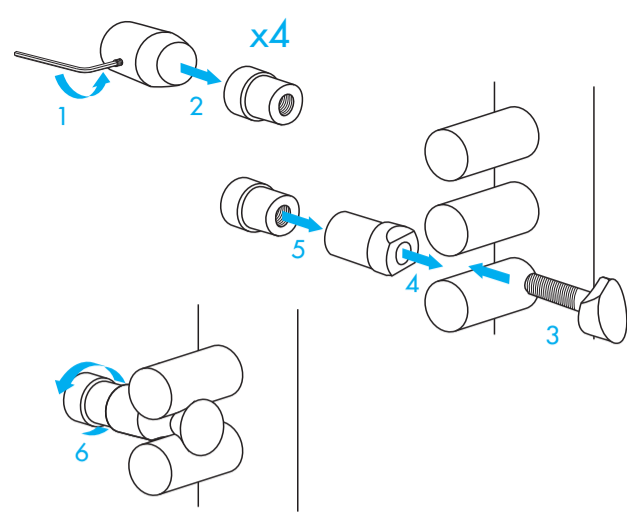

**TYPE POT/S92 POT/S92-05 POT/S92M**

© Copyright by PBO 05/19 40004161

**POT/S92**

L	296	496	597	747
K	80	100	100	100

**POT/S92-05**

L	296	496	597	747
K	80	100	100	100

**POT/S92M**

L	296	496	597	747
K	80	100	100	100

POT/S92E

L	296	496	597	747
K	80	100	100	100

TYPE P33W