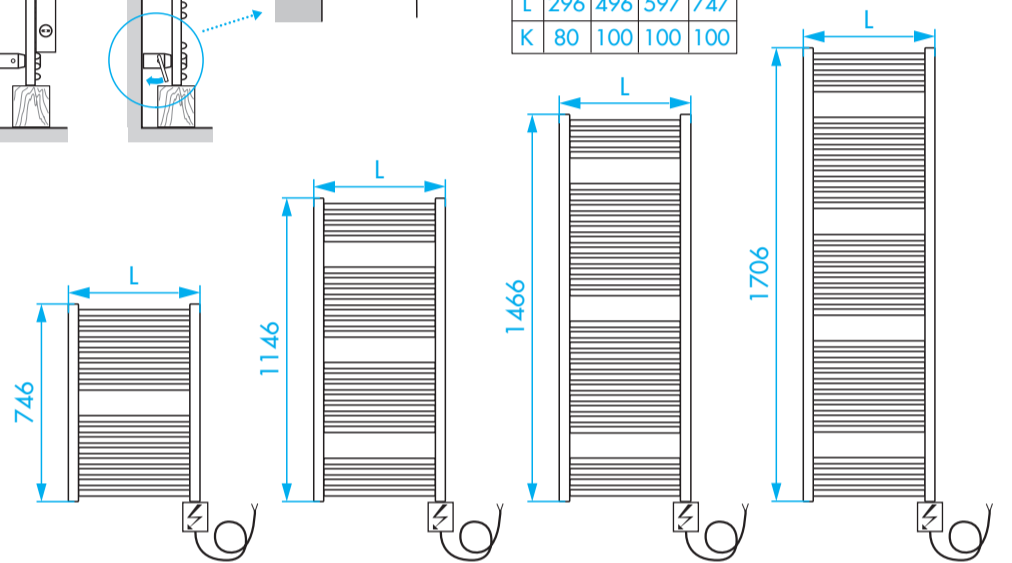

**TYPE POT/S92 POT/S92-05 POT/S92M**

© Copyright by PBO 05/19 40004161

**POT/S92**

L	296	496	597	747
K	80	100	100	100

**POT/S92-05**

L	296	496	597	747
K	80	100	100	100

**POT/S92M**

L	296	496	597	747
K	80	100	100	100

POT/S92E

L	296	496	597	747
K	80	100	100	100

TYPE P33W