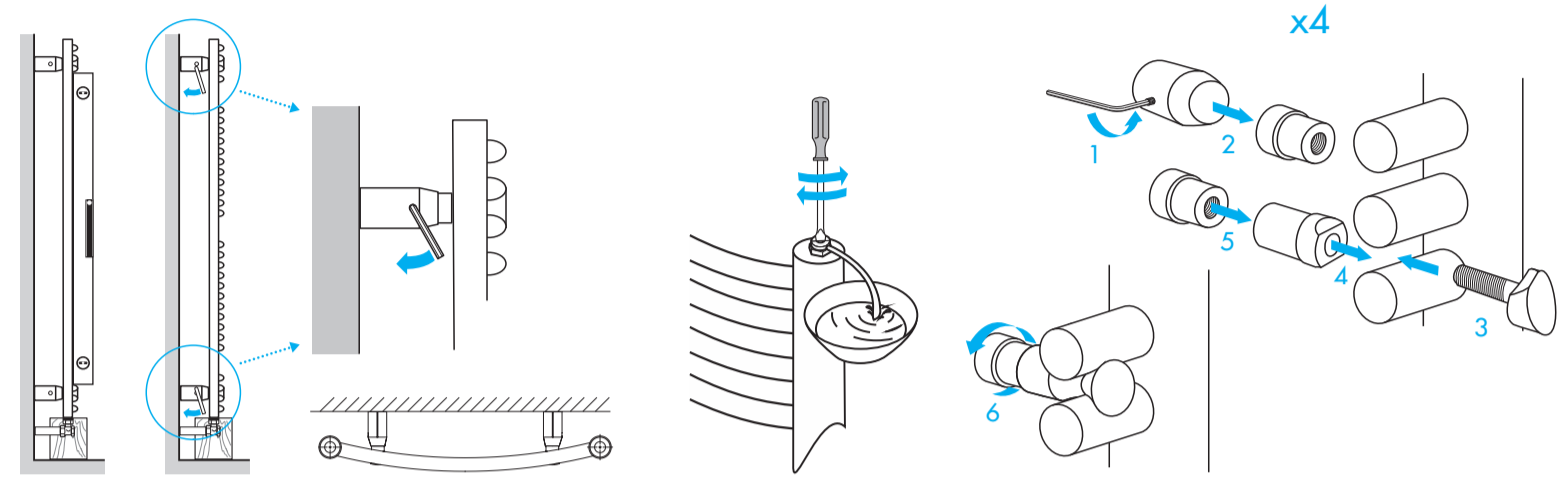

**TYPE POT/S92 POT/S92-05 POT/S92M**

© Copyright by PBO 05/19 40004161

**POT/S92**

L	296	496	597	747
K	80	100	100	100

**POT/S92-05**

L	296	496	597	747
K	80	100	100	100

**POT/S92M**

L	296	496	597	747
K	80	100	100	100

POT/S92E

L	296	496	597	747
K	80	100	100	100

TYPE P33W