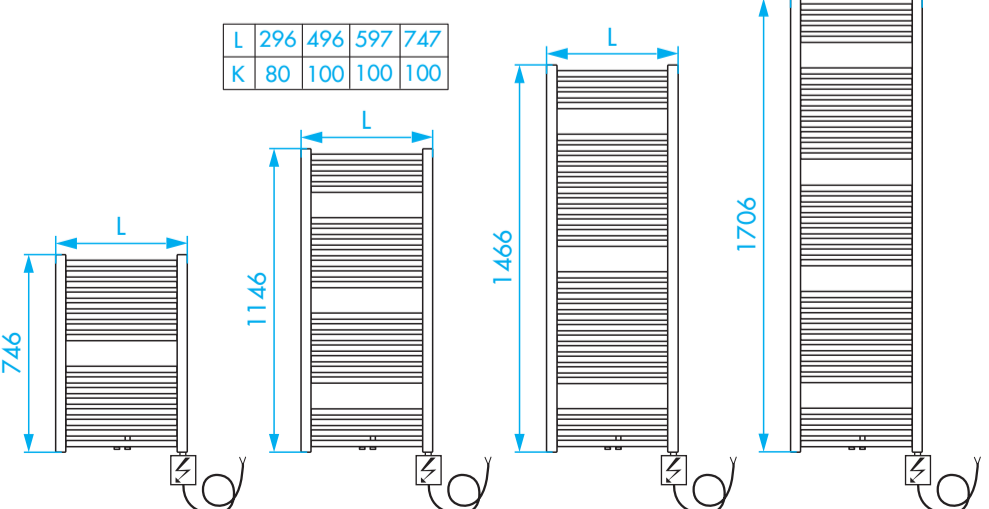

**TYPE POT/S92 POT/S92-05 POT/S92M**

© Copyright by PBO 05/19 40004161

**POT/S92**

L	296	496	597	747
K	80	100	100	100

**POT/S92-05**

L	296	496	597	747
K	80	100	100	100

**POT/S92M**

L	296	496	597	747
K	80	100	100	100

POT/S92E

L	296	496	597	747
K	80	100	100	100

TYPE P33W