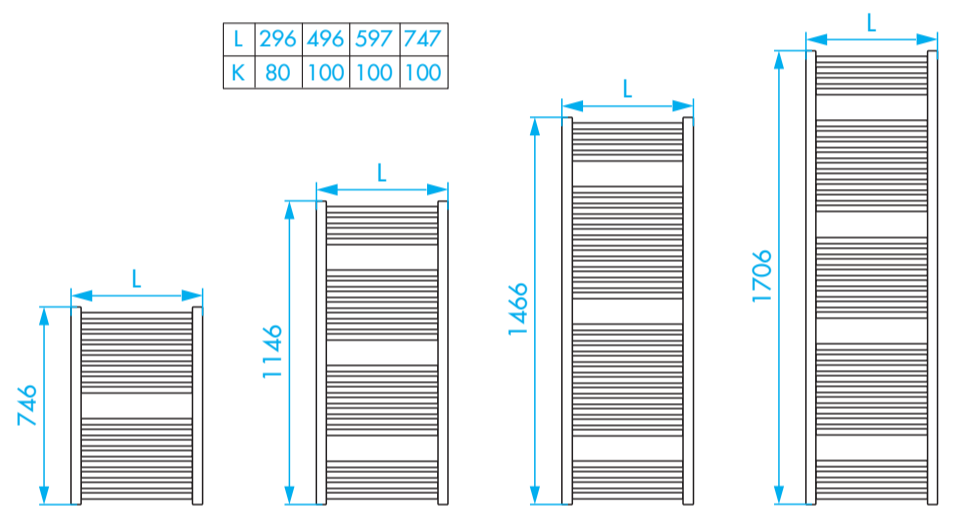

**TYPE POT/S92 POT/S92-05 POT/S92M**

© Copyright by PBO 05/19 40004161

**POT/S92**

L	296	496	597	747
K	80	100	100	100

**POT/S92-05**

L	296	496	597	747
K	80	100	100	100

**POT/S92M**

L	296	496	597	747
K	80	100	100	100

POT/S92E

L	296	496	597	747
K	80	100	100	100

TYPE P33W