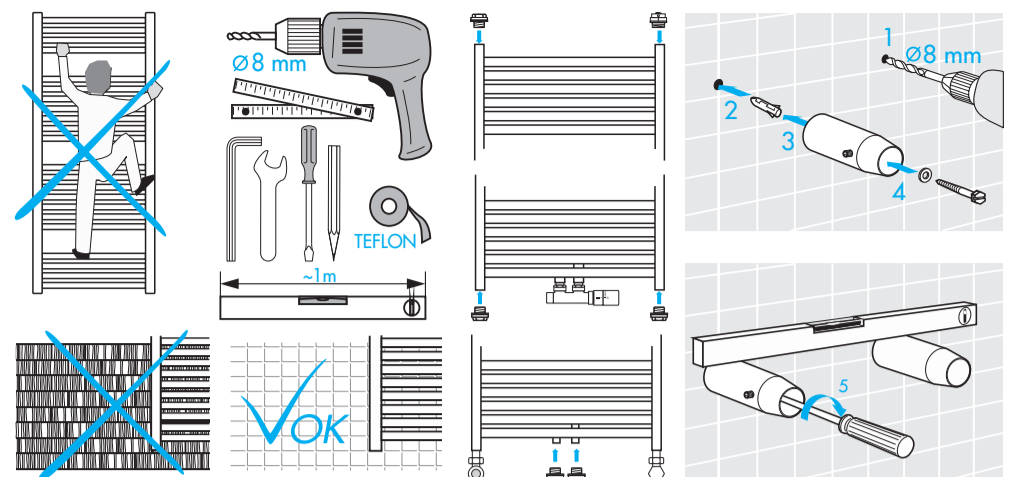

**TYPE POT/S92 POT/S92-05 POT/S92M**

© Copyright by PBO 05/19 40004161

**POT/S92**

L	296	496	597	747
K	80	100	100	100

**POT/S92-05**

L	296	496	597	747
K	80	100	100	100

**POT/S92M**

L	296	496	597	747
K	80	100	100	100

POT/S92E

L	296	496	597	747
K	80	100	100	100

TYPE P33W