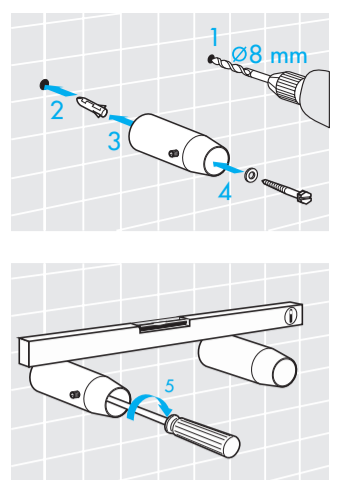

**TYPE POT/S92 POT/S92-05 POT/S92M**

© Copyright by PBO 05/19 40004161

**POT/S92**

L	296	496	597	747
K	80	100	100	100

**POT/S92-05**

L	296	496	597	747
K	80	100	100	100

**POT/S92M**

L	296	496	597	747
K	80	100	100	100

POT/S92E

L	296	496	597	747
K	80	100	100	100

TYPE P33W