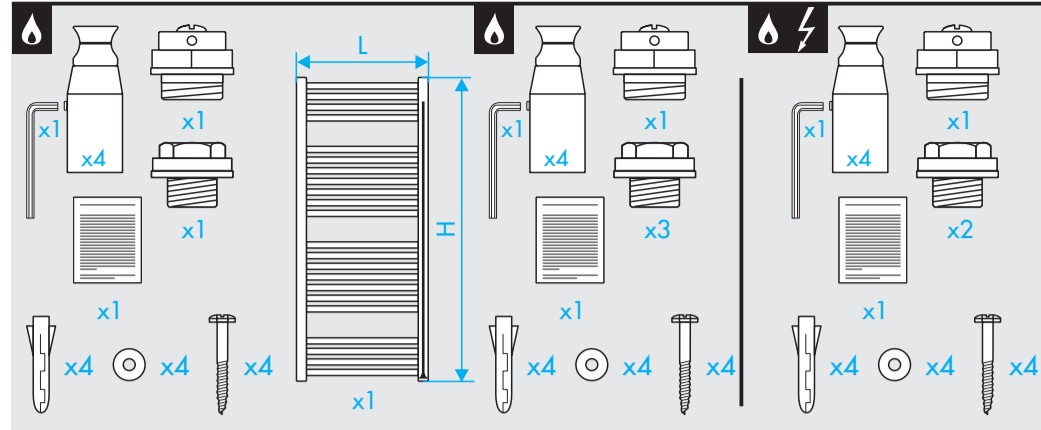

**TYPE POT/S92 POT/S92-05 POT/S92M**

© Copyright by PBO 05/19 40004161

**POT/S92**

L	296	496	597	747
K	80	100	100	100

**POT/S92-05**

L	296	496	597	747
K	80	100	100	100

**POT/S92M**

L	296	496	597	747
K	80	100	100	100

POT/S92E

L	296	496	597	747
K	80	100	100	100

TYPE P33W