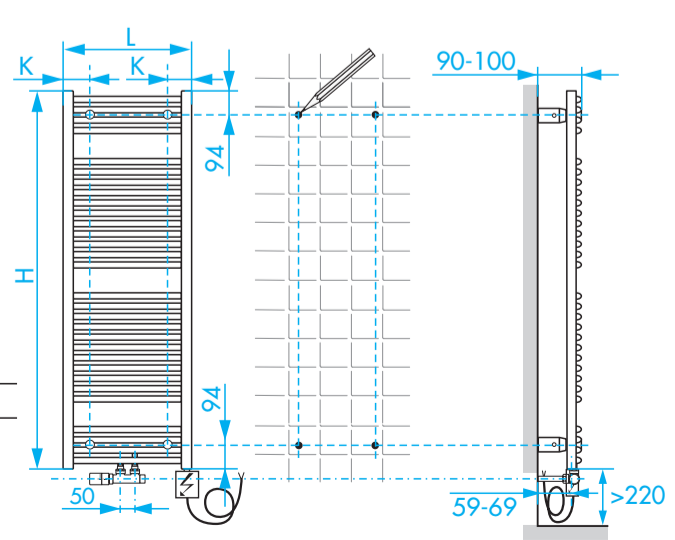

**TYPE POT/S92 POT/S92-05 POT/S92M**

© Copyright by PBO 05/19 40004161

**POT/S92**

L	296	496	597	747
K	80	100	100	100

**POT/S92-05**

L	296	496	597	747
K	80	100	100	100

**POT/S92M**

L	296	496	597	747
K	80	100	100	100

POT/S92E

L	296	496	597	747
K	80	100	100	100

TYPE P33W