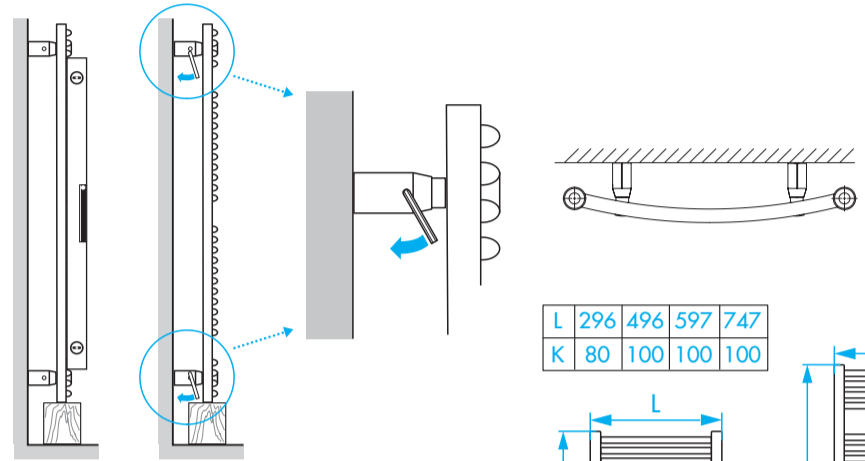

**TYPE POT/S92 POT/S92-05 POT/S92M**

© Copyright by PBO 05/19 40004161

**POT/S92**

L	296	496	597	747
K	80	100	100	100

**POT/S92-05**

L	296	496	597	747
K	80	100	100	100

**POT/S92M**

L	296	496	597	747
K	80	100	100	100

POT/S92E

L	296	496	597	747
K	80	100	100	100

TYPE P33W