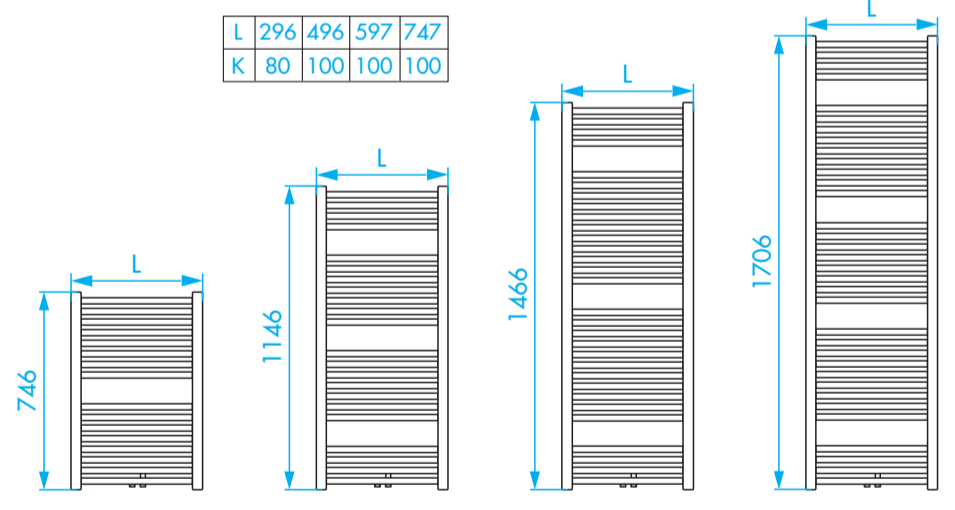

**TYPE POT/S92 POT/S92-05 POT/S92M**

© Copyright by PBO 05/19 40004161

**POT/S92**

L	296	496	597	747
K	80	100	100	100

**POT/S92-05**

L	296	496	597	747
K	80	100	100	100

**POT/S92M**

L	296	496	597	747
K	80	100	100	100

POT/S92E

L	296	496	597	747
K	80	100	100	100

TYPE P33W