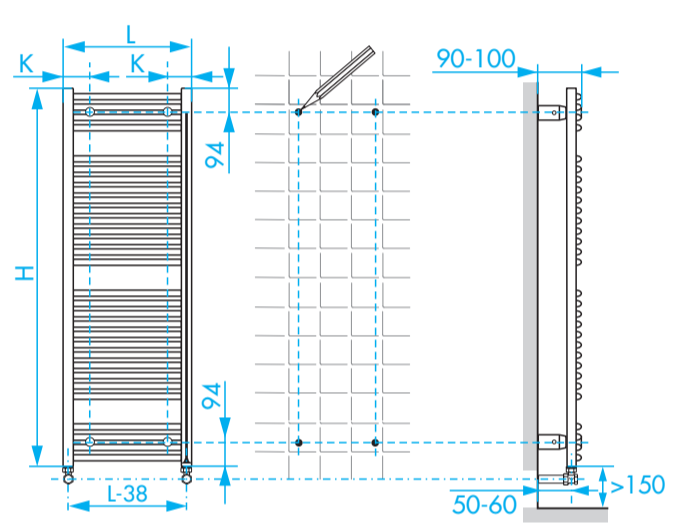

**TYPE POT/S92 POT/S92-05 POT/S92M**

© Copyright by PBO 05/19 40004161

**POT/S92**

L	296	496	597	747
K	80	100	100	100

**POT/S92-05**

L	296	496	597	747
K	80	100	100	100

**POT/S92M**

L	296	496	597	747
K	80	100	100	100

POT/S92E

L	296	496	597	747
K	80	100	100	100

TYPE P33W