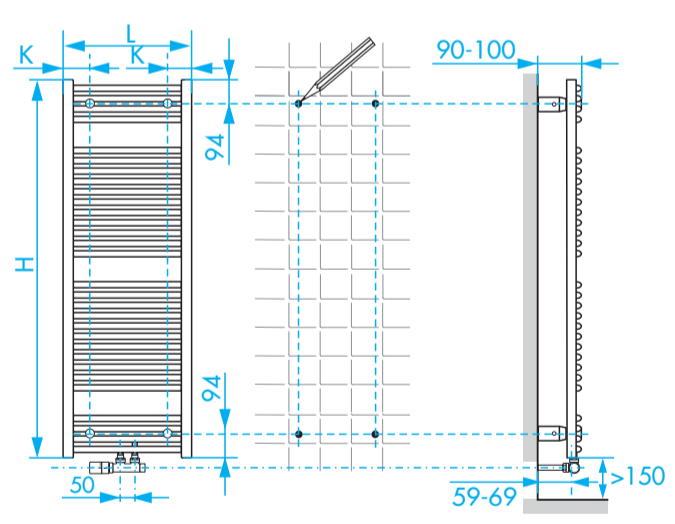

**TYPE POT/S92 POT/S92-05 POT/S92M**

© Copyright by PBO 05/19 40004161

**POT/S92**

L	296	496	597	747
K	80	100	100	100

**POT/S92-05**

L	296	496	597	747
K	80	100	100	100

**POT/S92M**

L	296	496	597	747
K	80	100	100	100

POT/S92E

L	296	496	597	747
K	80	100	100	100

TYPE P33W